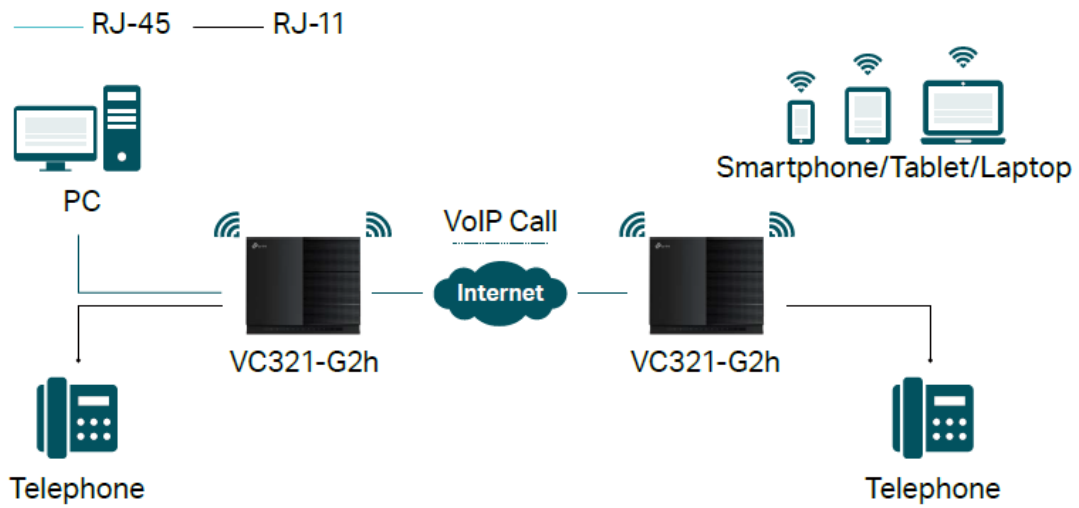

HIGHLIGHTS

SUPERFAST 4G LTE SPEED & STREAM-READY AC WI-FI

The VC321-G2h uses 4G LTE technology to achieve speeds of up to 150Mbps download and 50Mbps upload. It also shares a simultaneous dual band Wi-Fi network with maximum speeds of 300Mbps on 2.4GHz and 1300Mbps on 5GHz.

VERSATILE CONNECTIVITY

With multiple inputs, the Archer VC321-G2h provides you with a variety of internet connection options. The DSL port accepts the connections from telephone cable. The WAN port accepts the connections from cable or fiber modem via Ethernet cable. The built-in SIM slot allows you to share your 4G LTE network with multiple Wi-Fi devices and allows you surf the internet continue as a backup when DSL/EWAN connection break.

PLUG AND PLAY

Simply insert your 3G/4G SIM card into the built-in slot, turn on the VC321-G2h and start surfing.

VOIP CALLS

With 2 FXS ports, users can make or receive phone calls over the internet simply by connecting the device to their existing telephone set.

WI-FI RANGE

- Wi-Fi with Beamforming – Beamforming technology locates the connected devices and further improves the VC321-G2h's range and the signal strength to each mobile device, delivering a more reliable and efficient wireless connection