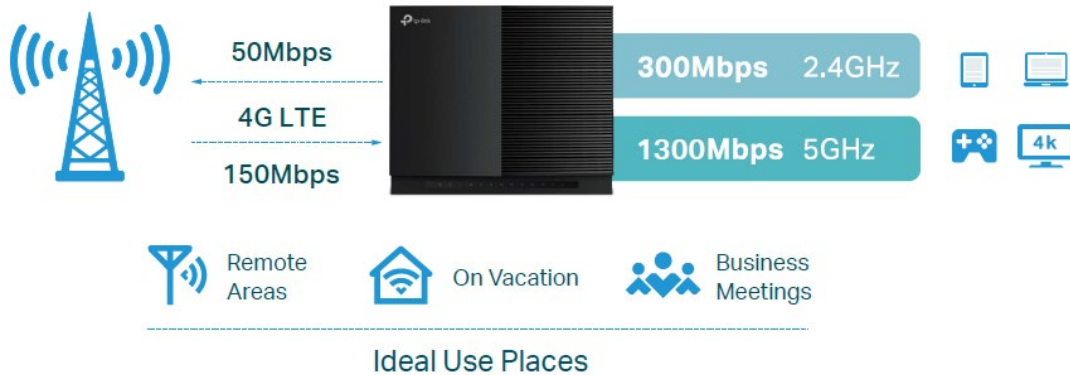

Version 1.0

Contents

Highlights.....	3
Superfast 4G LTE Speed & Stream-Ready AC Wi-Fi.....	3
Versatile Connectivity.....	3
Plug and Play.....	4
VoIP Calls.....	4
Features.....	5
4G LTE.....	5
Speed.....	5
Wi-Fi Range.....	5
Reliability.....	5
Ease of Use.....	5
Security.....	5
Specifications.....	5
Hardware.....	5
Wireless.....	6
Software.....	6
Others.....	6

HIGHLIGHTS

SUPERFAST 4G LTE SPEED & STREAM-READY AC WI-FI

The VC321-G2h uses 4G LTE technology to achieve speeds of up to 150Mbps download and 50Mbps upload. It also shares a simultaneous dual band Wi-Fi network with maximum speeds of 300Mbps on 2.4GHz and 1300Mbps on 5GHz.

VERSATILE CONNECTIVITY

With multiple inputs, the Archer VC321-G2h provides you with a variety of internet connection options. The DSL port accepts the connections from telephone cable. The WAN port accepts the connections from cable or fiber modem via Ethernet cable. The built-in SIM slot allows you to share your 4G LTE network with multiple Wi-Fi devices and allows you surf the internet continue as a backup when DSL/EWAN connection break.

PLUG AND PLAY

Simply insert your 3G/4G SIM card into the built-in slot, turn on the VC321-G2h and start surfing.

VOIP CALLS

With 2 FXS ports, users can make or receive phone calls over the internet simply by connecting the device to their existing telephone set.